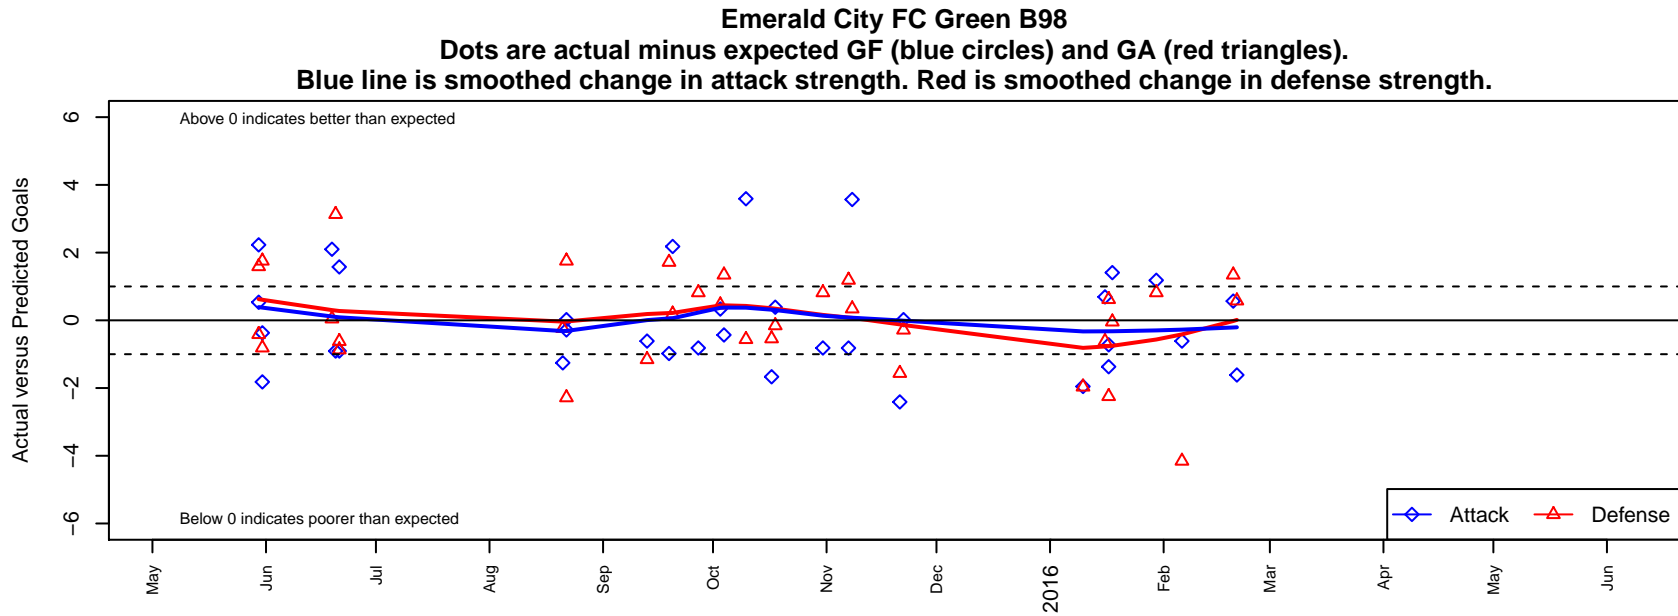

Emerald City FC Green B98

Emerald City FC
 Seattle, WA
 B98 total strength=1676
 attack=30.97 defense=13.97
 fall league = PSPL WSPL U17
 notes= Howe 2014-5

alt names used:
 Emerald City FC M98 Green
 Emerald City FC M98 Green
 EMERALD CITY FC ECFC M98 GREEN (WA)
 Emerald City FC M98 Green

Venues played:
 2014 Showcase of Champions Blue U16
 2015 Rainier Challenge Samba U17
 2015 REDAPT Cup Gold U19
 2015 PSPL WSPL U17
 2015 WA Cup HS Gold U17
 2015 Portland Winter Showcase U17

**attack and defense variance (black dot)
relative to other teams
and top 10 in region**