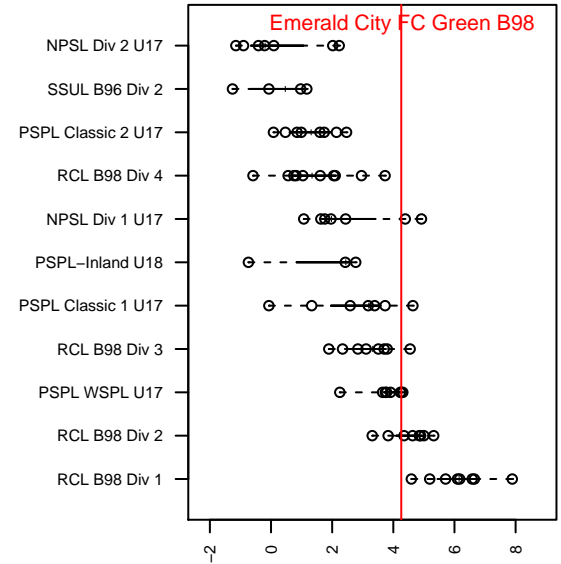

**attack and defense rating
relative to others at age
and all opponents in last 13 months**